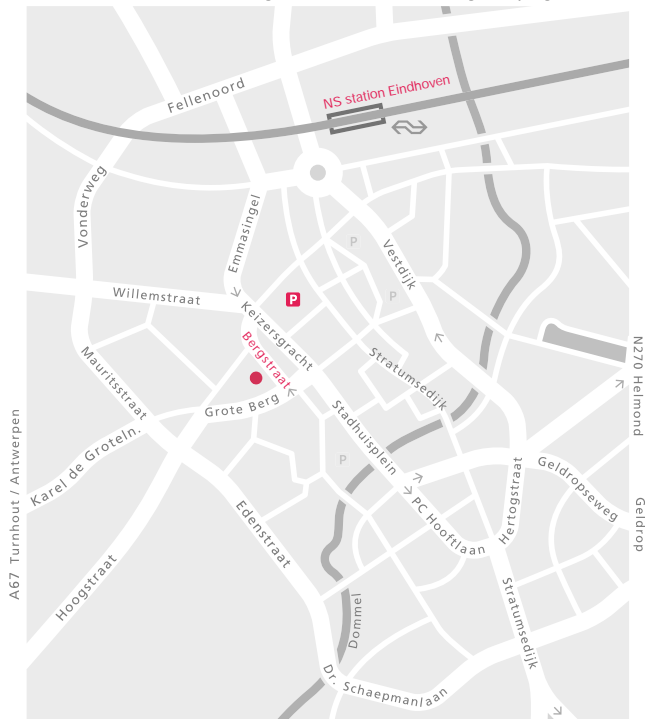

A2 s-Hertogenbosch / N265 Son en Breugel / Nijmegen

A2 Maastricht / A67 Venlo

**GRO design**

Bergstraat 36

5611 JZ

Eindhoven

The Netherlands

tel +31 (0)40 2960763

fax +31(0)40 2960792

office@grodesign.com

www.grodesign.com

**By train:**

Take train to NS station Eindhoven. From here it is a 10 minute walk or a short taxi-ride.

**By car:**

The nearest car park is located on the Keizersgracht. From there walk to the Bergstraat 36.

**By airplane:**

From Schiphol airport take the train to NS station Eindhoven. From Eindhoven Airport (Welschap) take a taxi to Bergstraat 36.